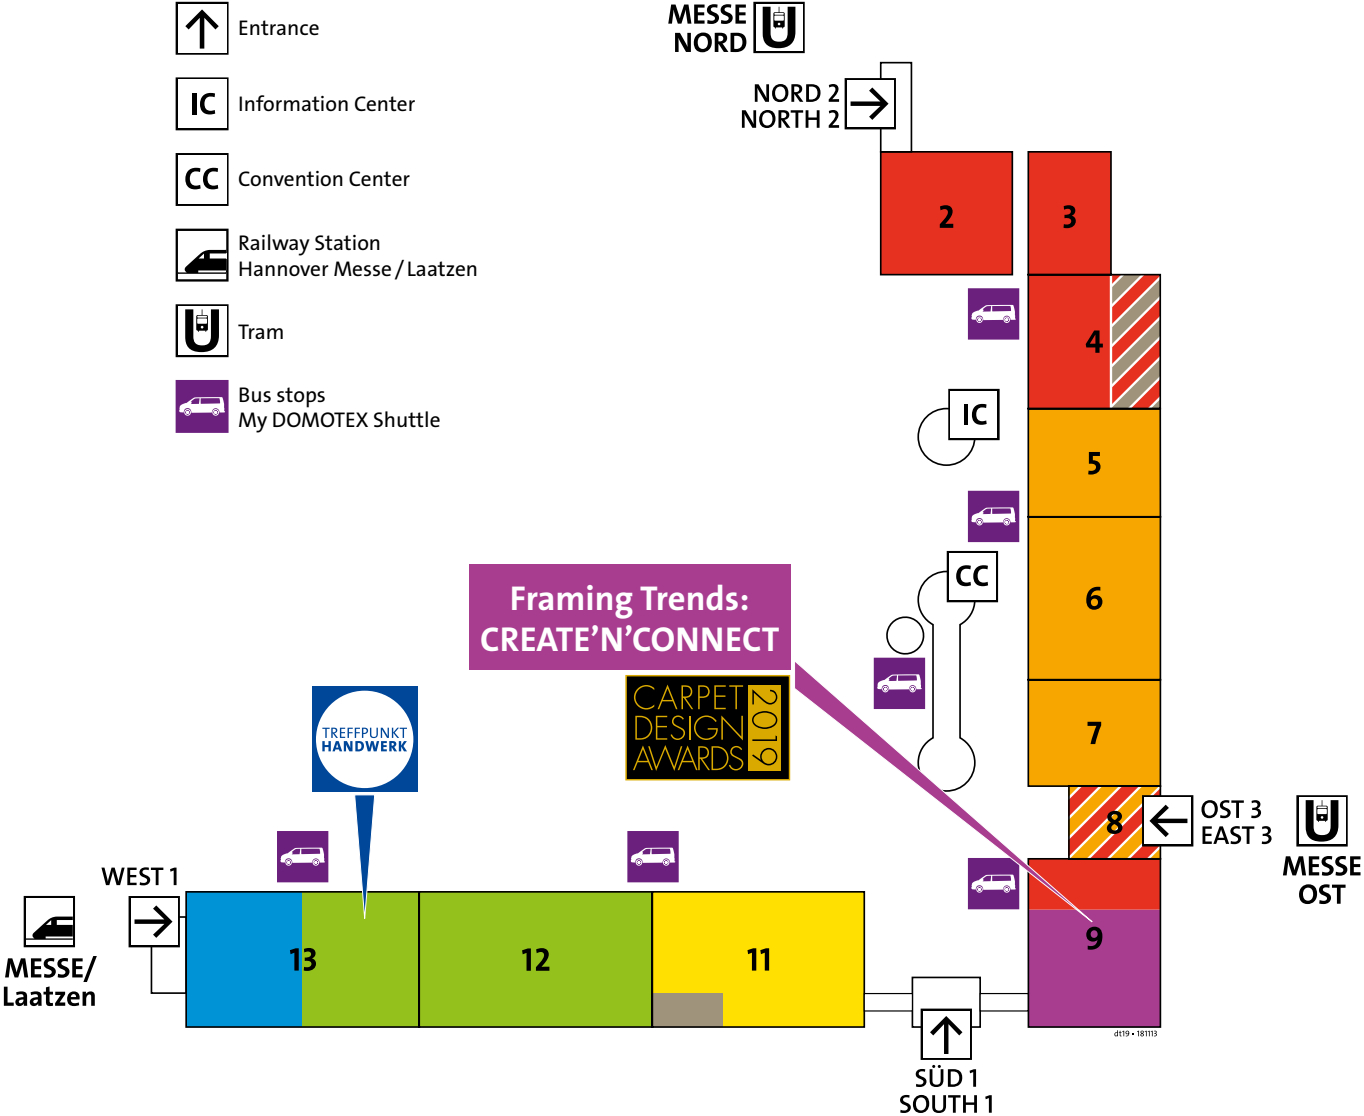

DOMOTEX ▪ 11–14 January 2019

Framing Trends and lifestyle and brand-oriented exhibitors from all product categories
Hall 9

Hand-made carpets and rugs
Halls 2–4, 8, 9

Machine-made carpets and rugs
Halls 5–8

Mats
Halls 4, 11

Textile floor coverings, fibres and yarns
Hall 11

Resilient floor coverings, design flooring / LVT and laminate flooring
Hall 12

Parquet and wood flooring
Halls 12–13

Application and installation technology
Hall 13

-  Entrance
-  Information Center
-  Convention Center
-  Railway Station
Hannover Messe / Laatzen
-  Tram
-  Bus stops
My DOMOTEX Shuttle

11/2018 • Modifications reserved • 181114