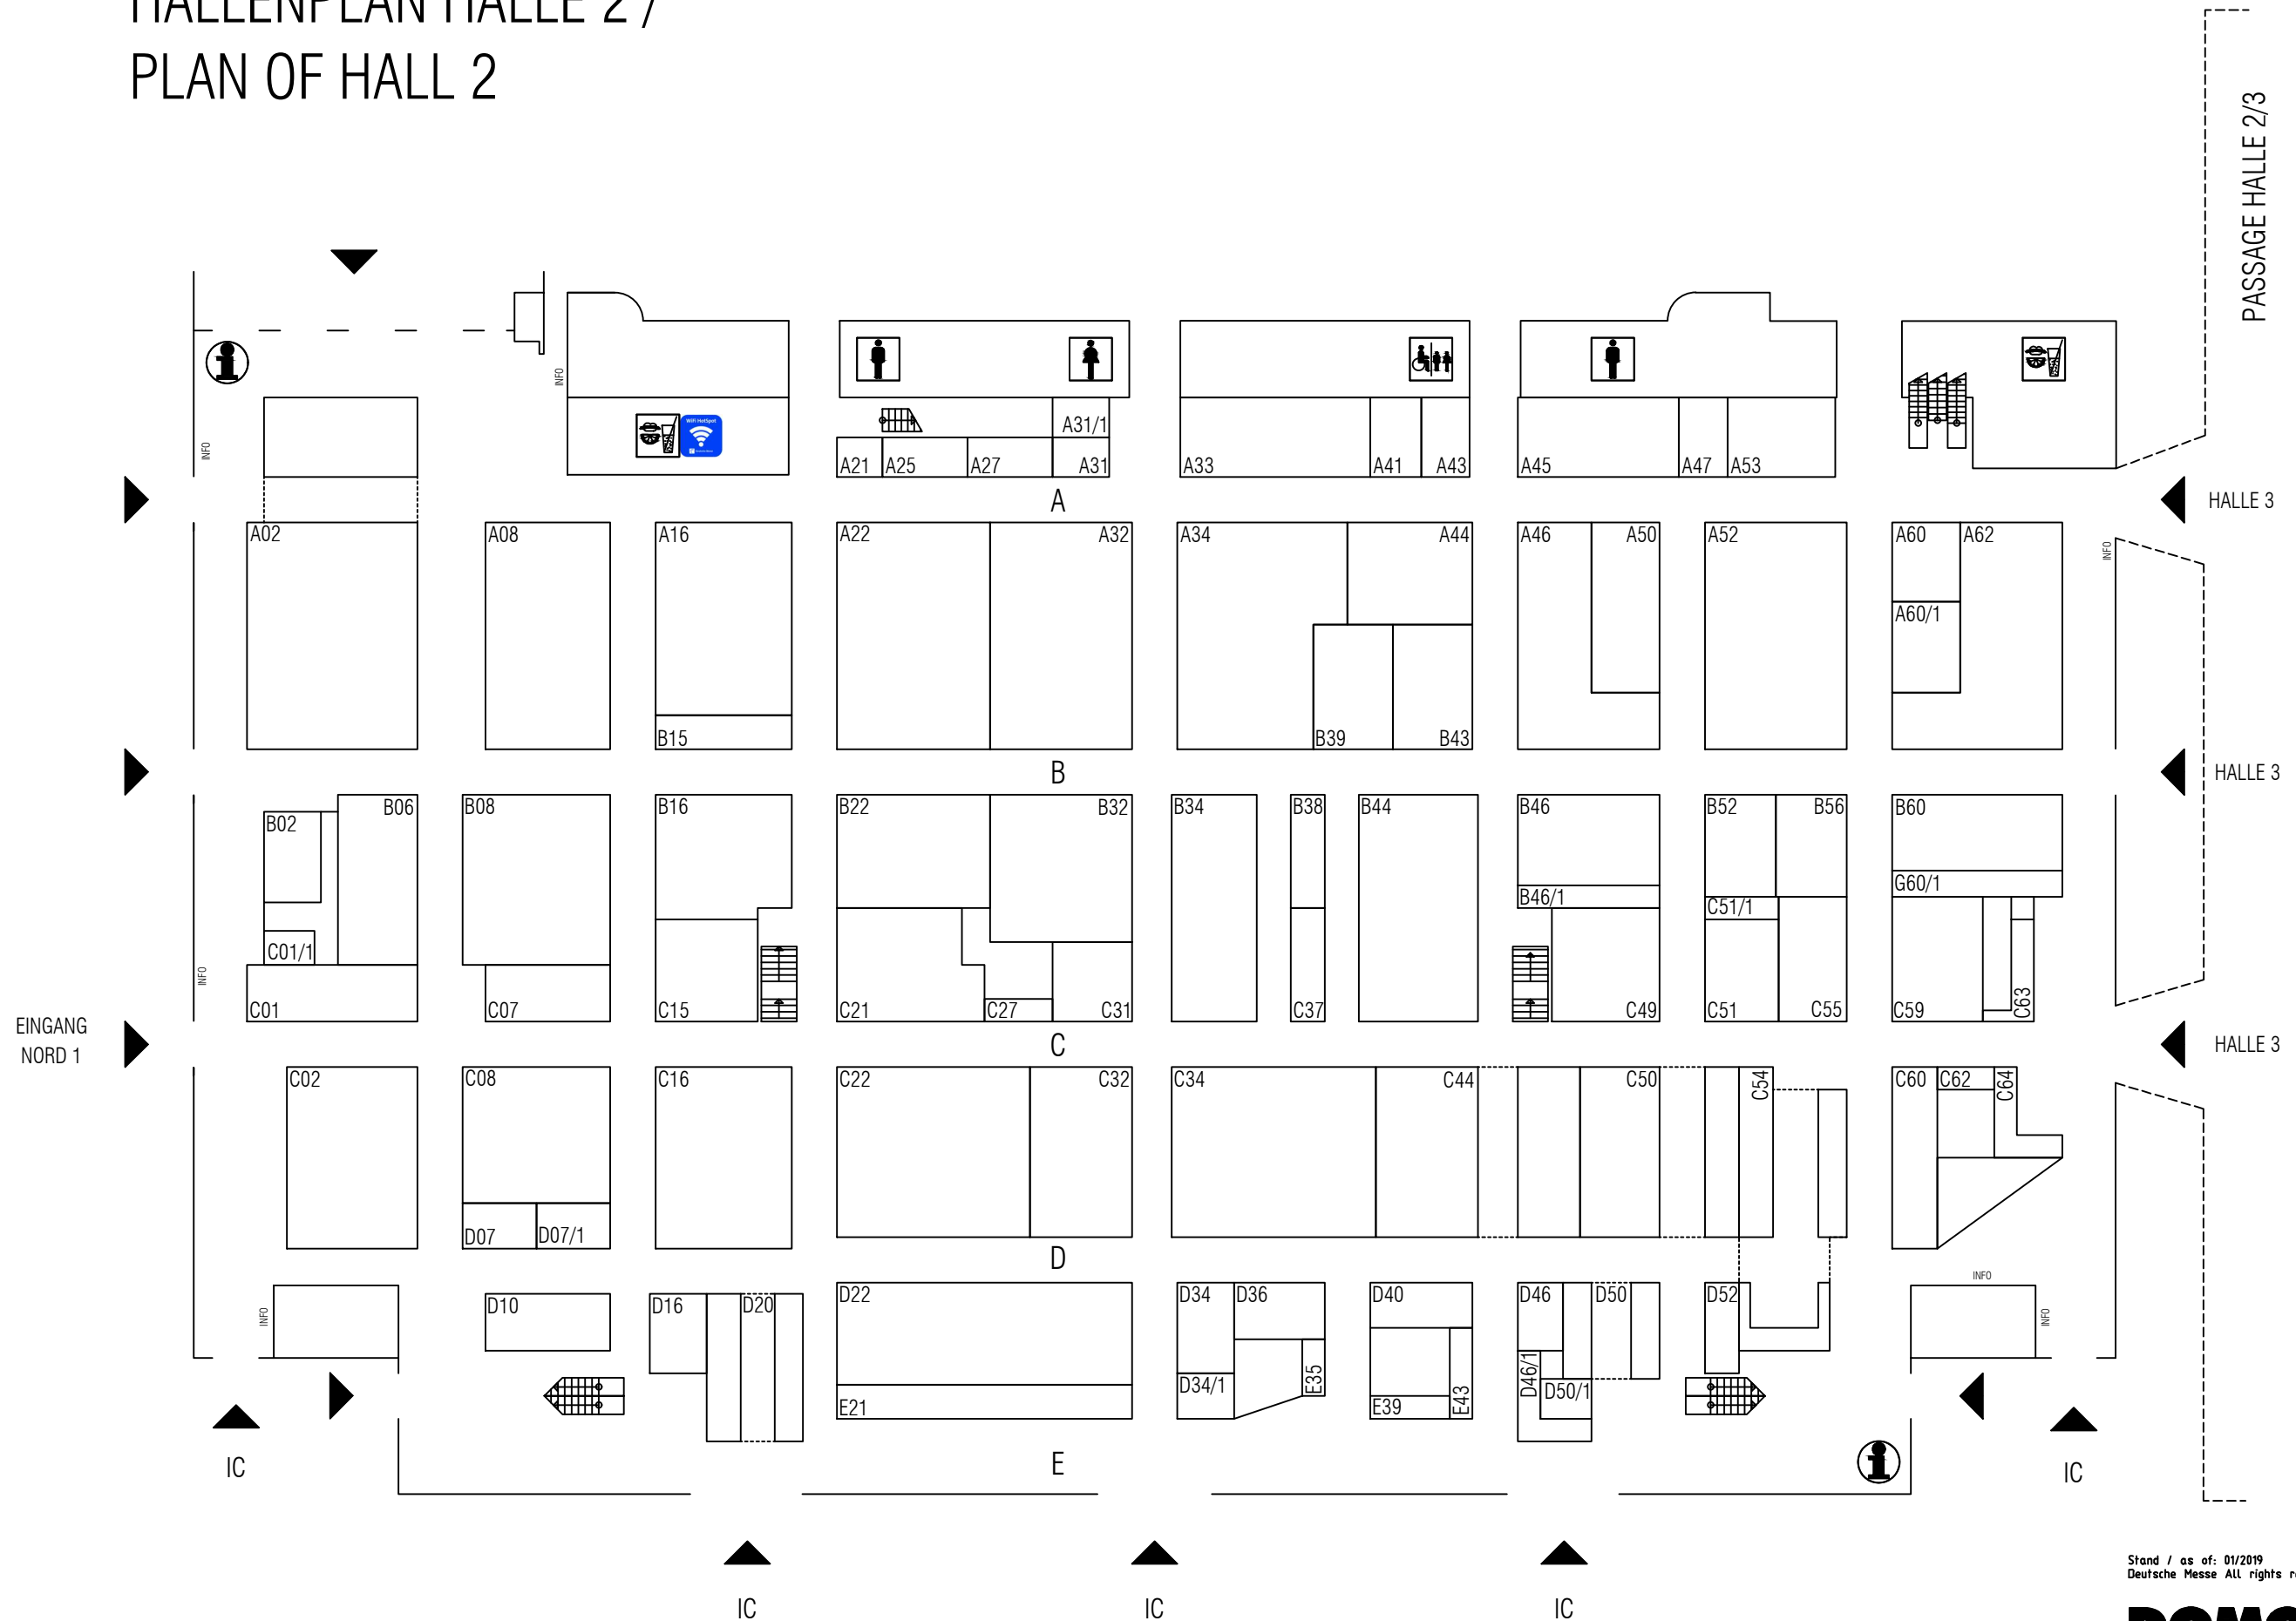

HALLENPLAN HALLE 2 / PLAN OF HALL 2

Stand / as of: 01/2019
Deutsche Messe All rights reserved

DOMOTEX
HANNOVER