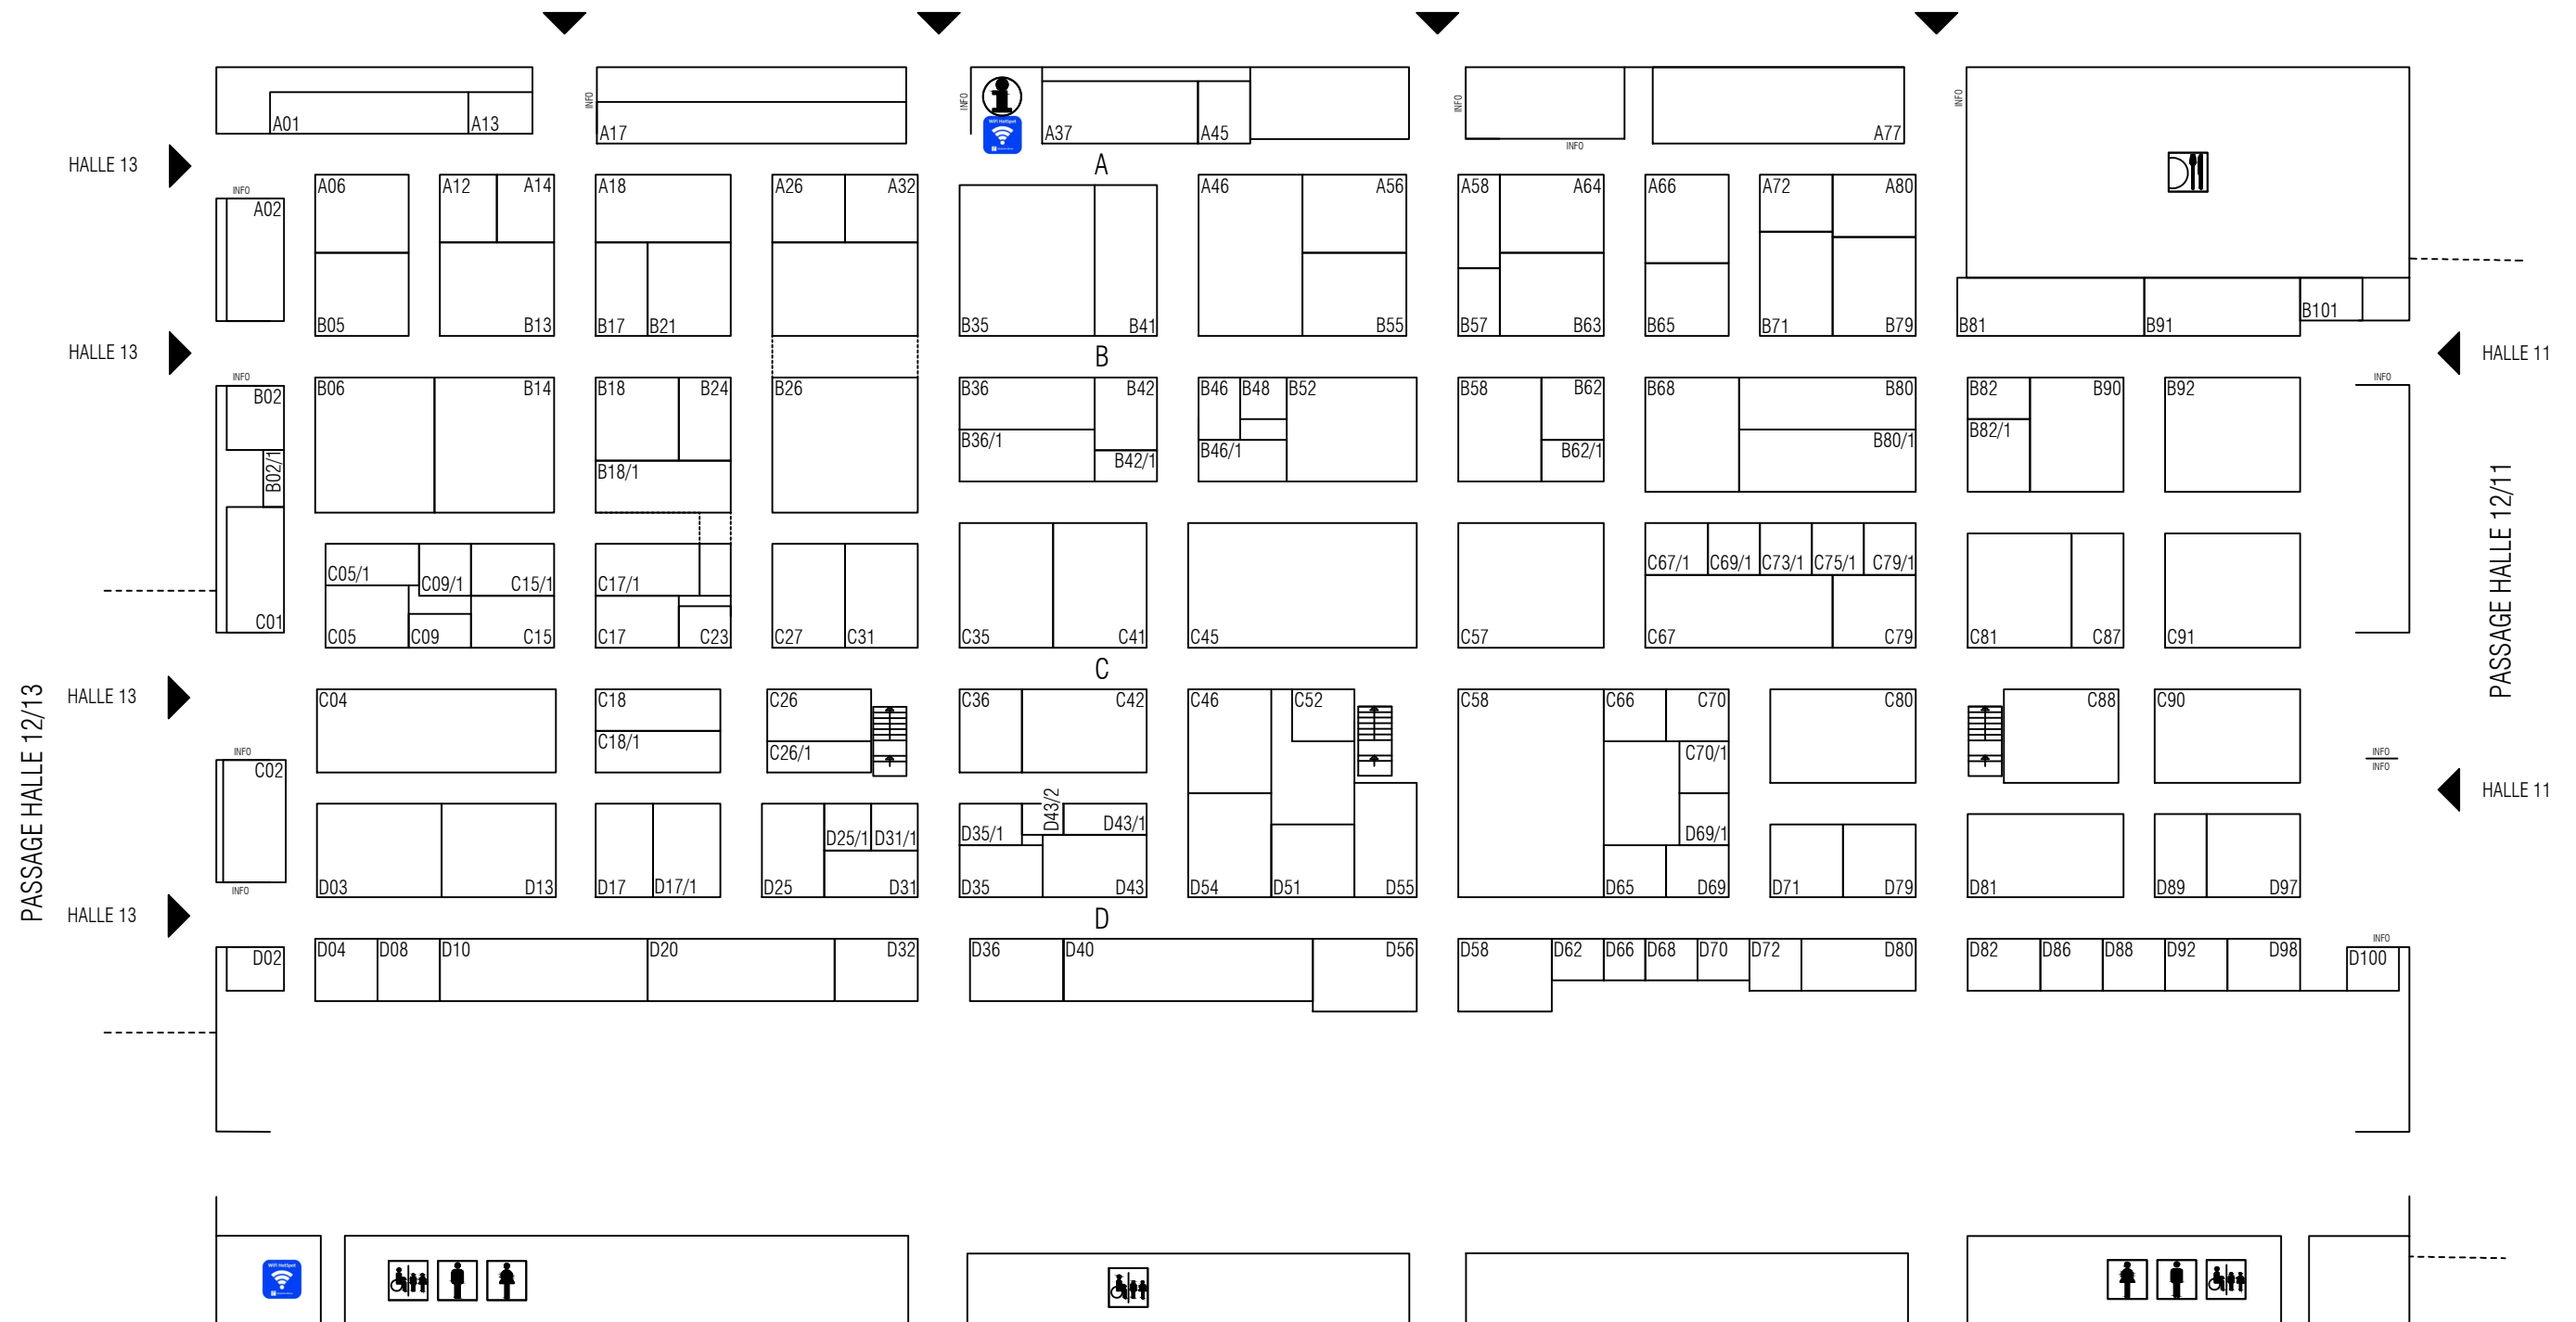

HALLENPLAN HALLE 12 / PLAN OF HALL 12

Stand / as of: 01/2019
Deutsche Messe All rights reserved

DOMOTEX
HANNOVER