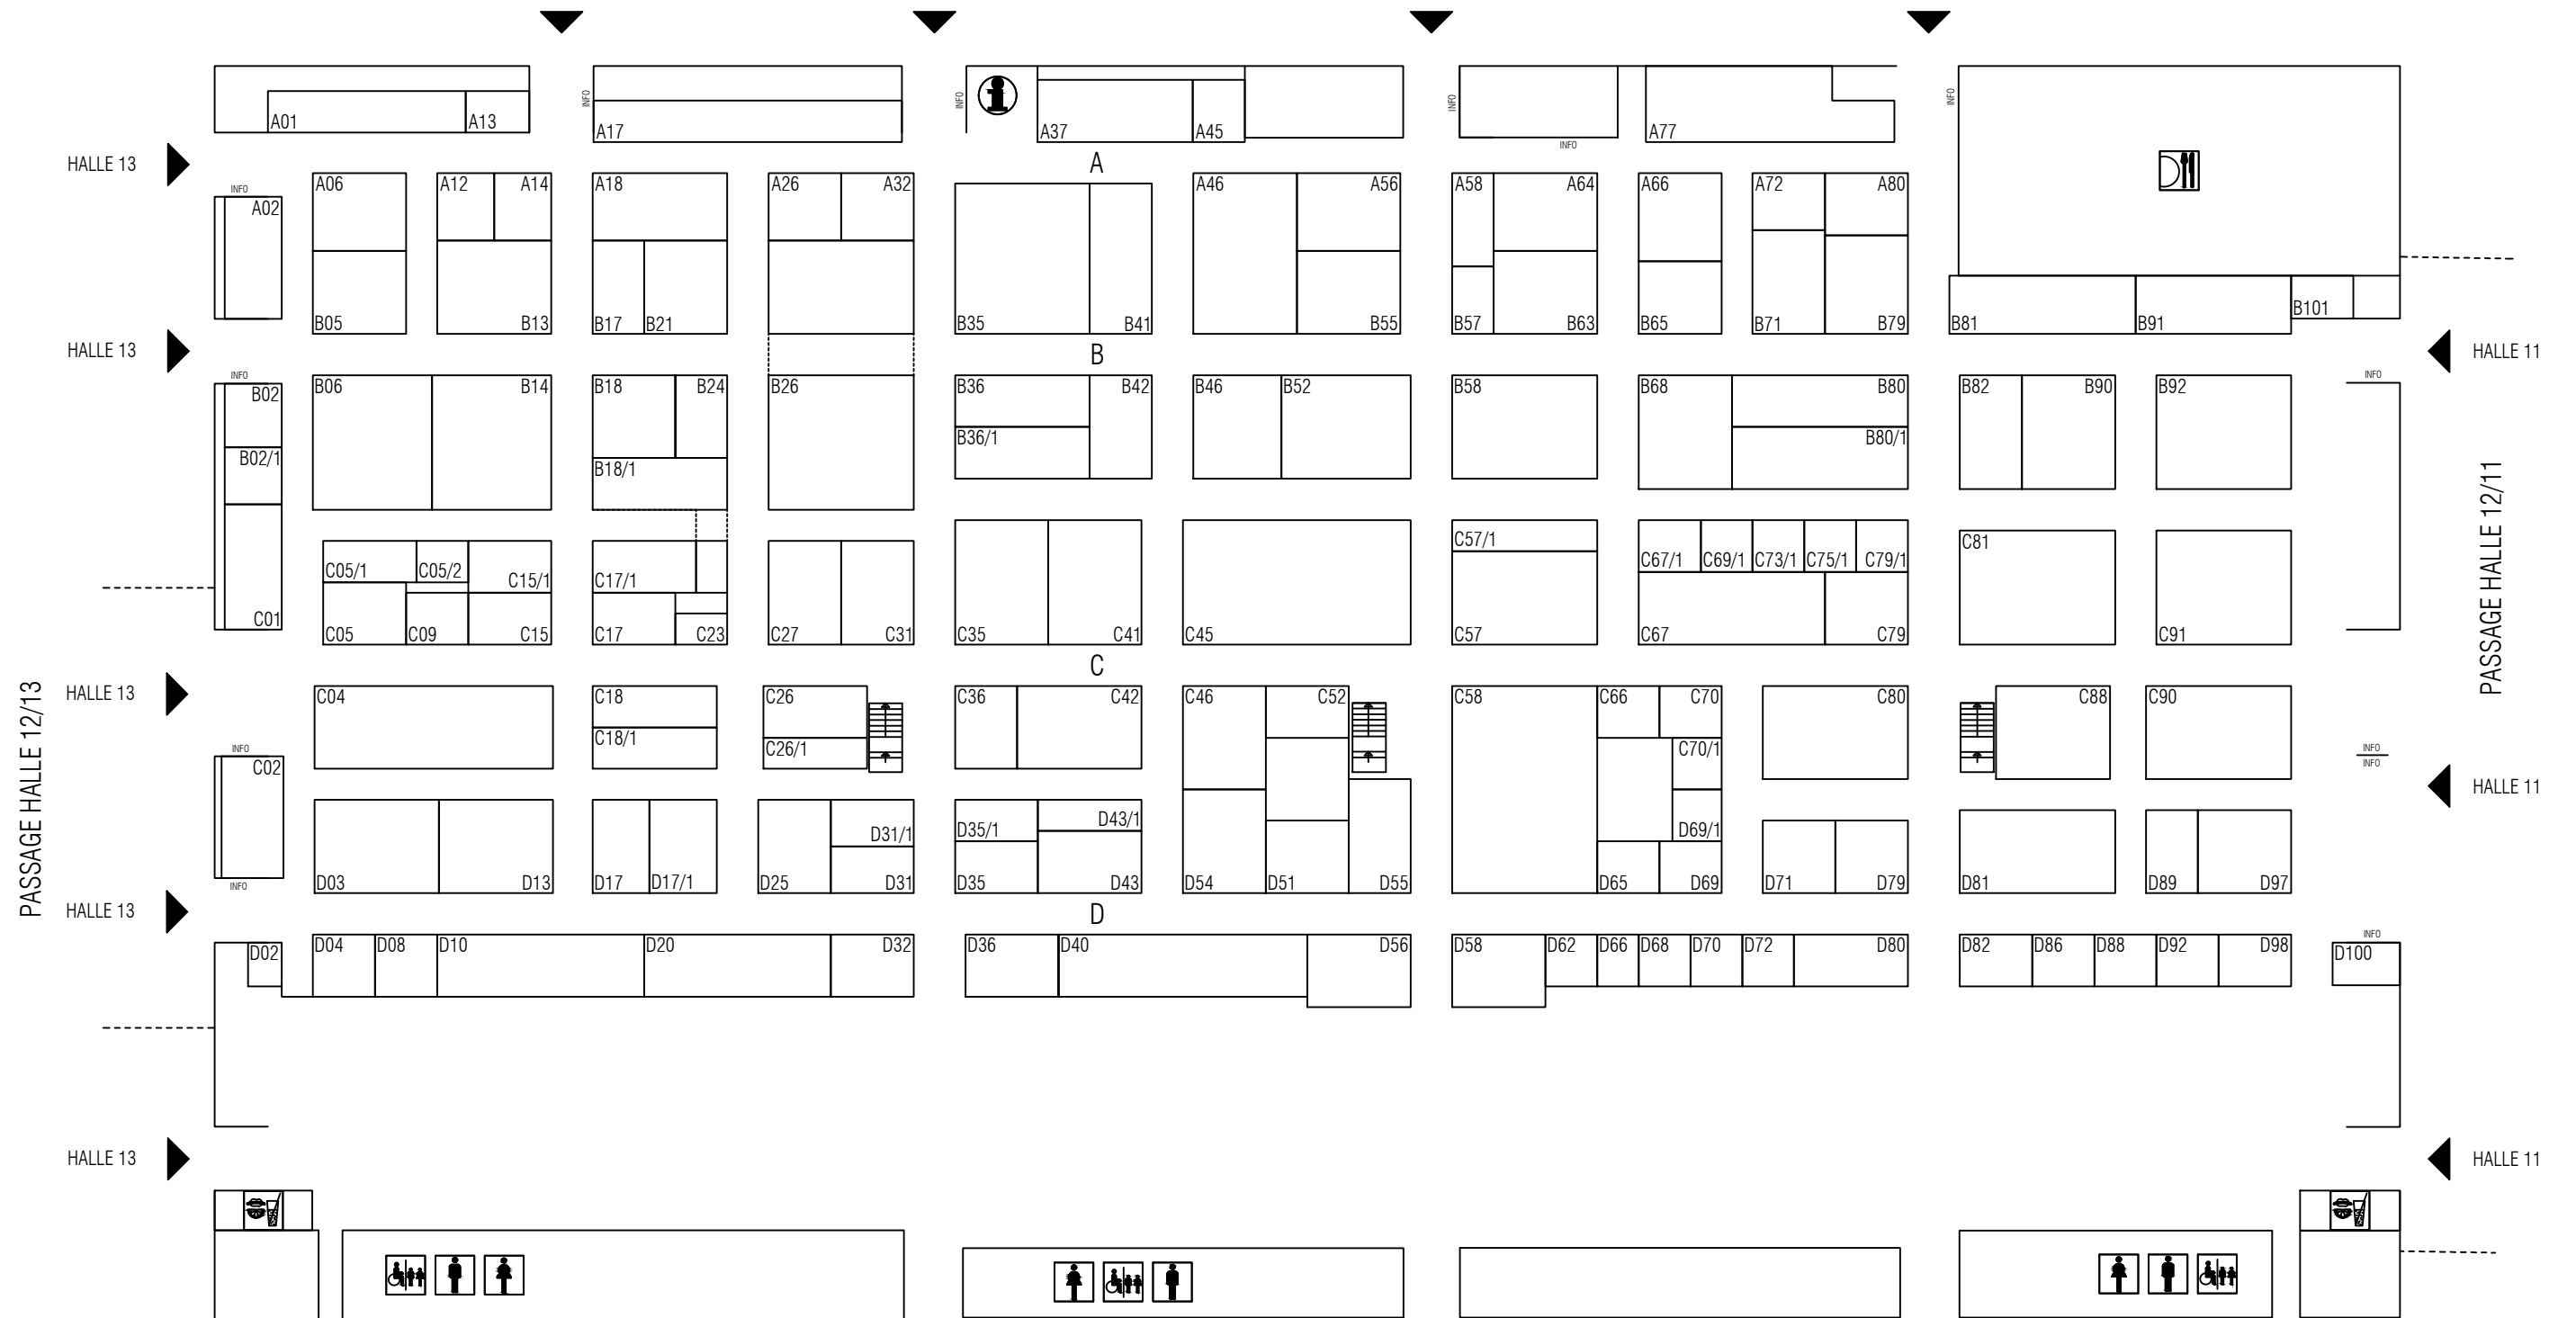

HALLENPLAN HALLE 12 / PLAN OF HALL 12

Stand / as of: 10/2018
Deutsche Messe All rights reserved

DOMOTEX
HANNOVER