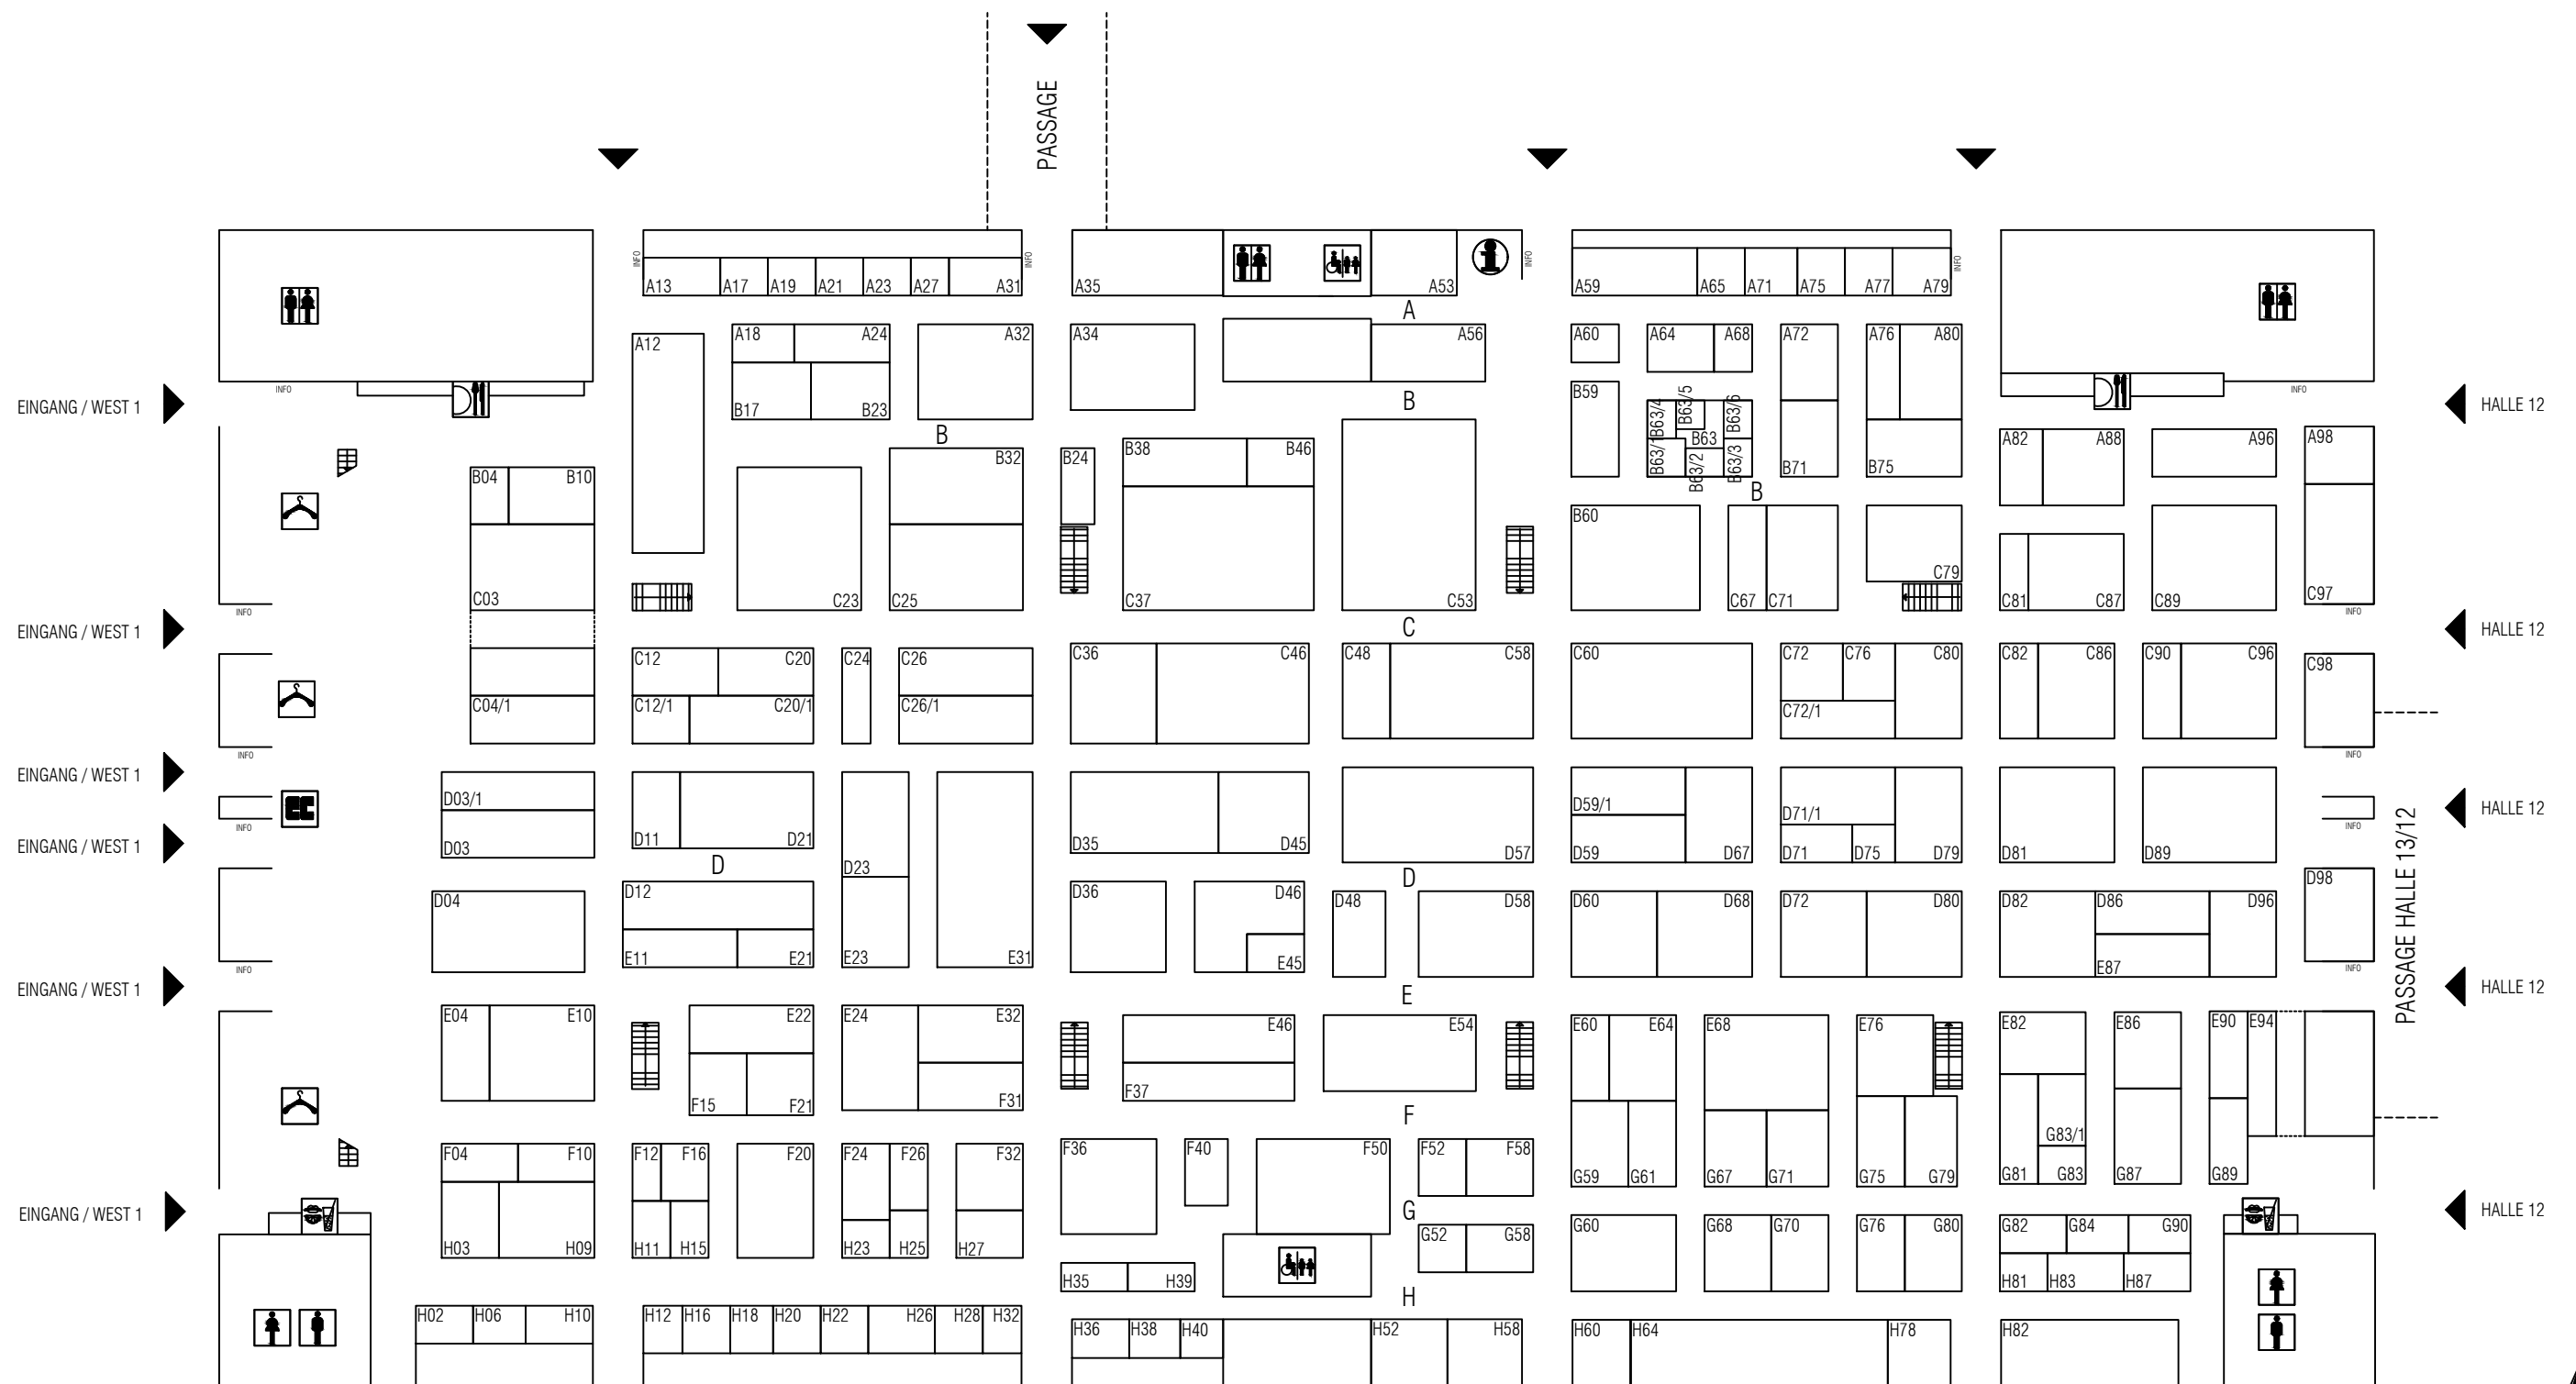

HALLENPLAN HALLE 13 / PLAN OF HALL 13

Stand / as of: 01/2018
Deutsche Messe All rights reserved

DOMOTEX
HANNOVER