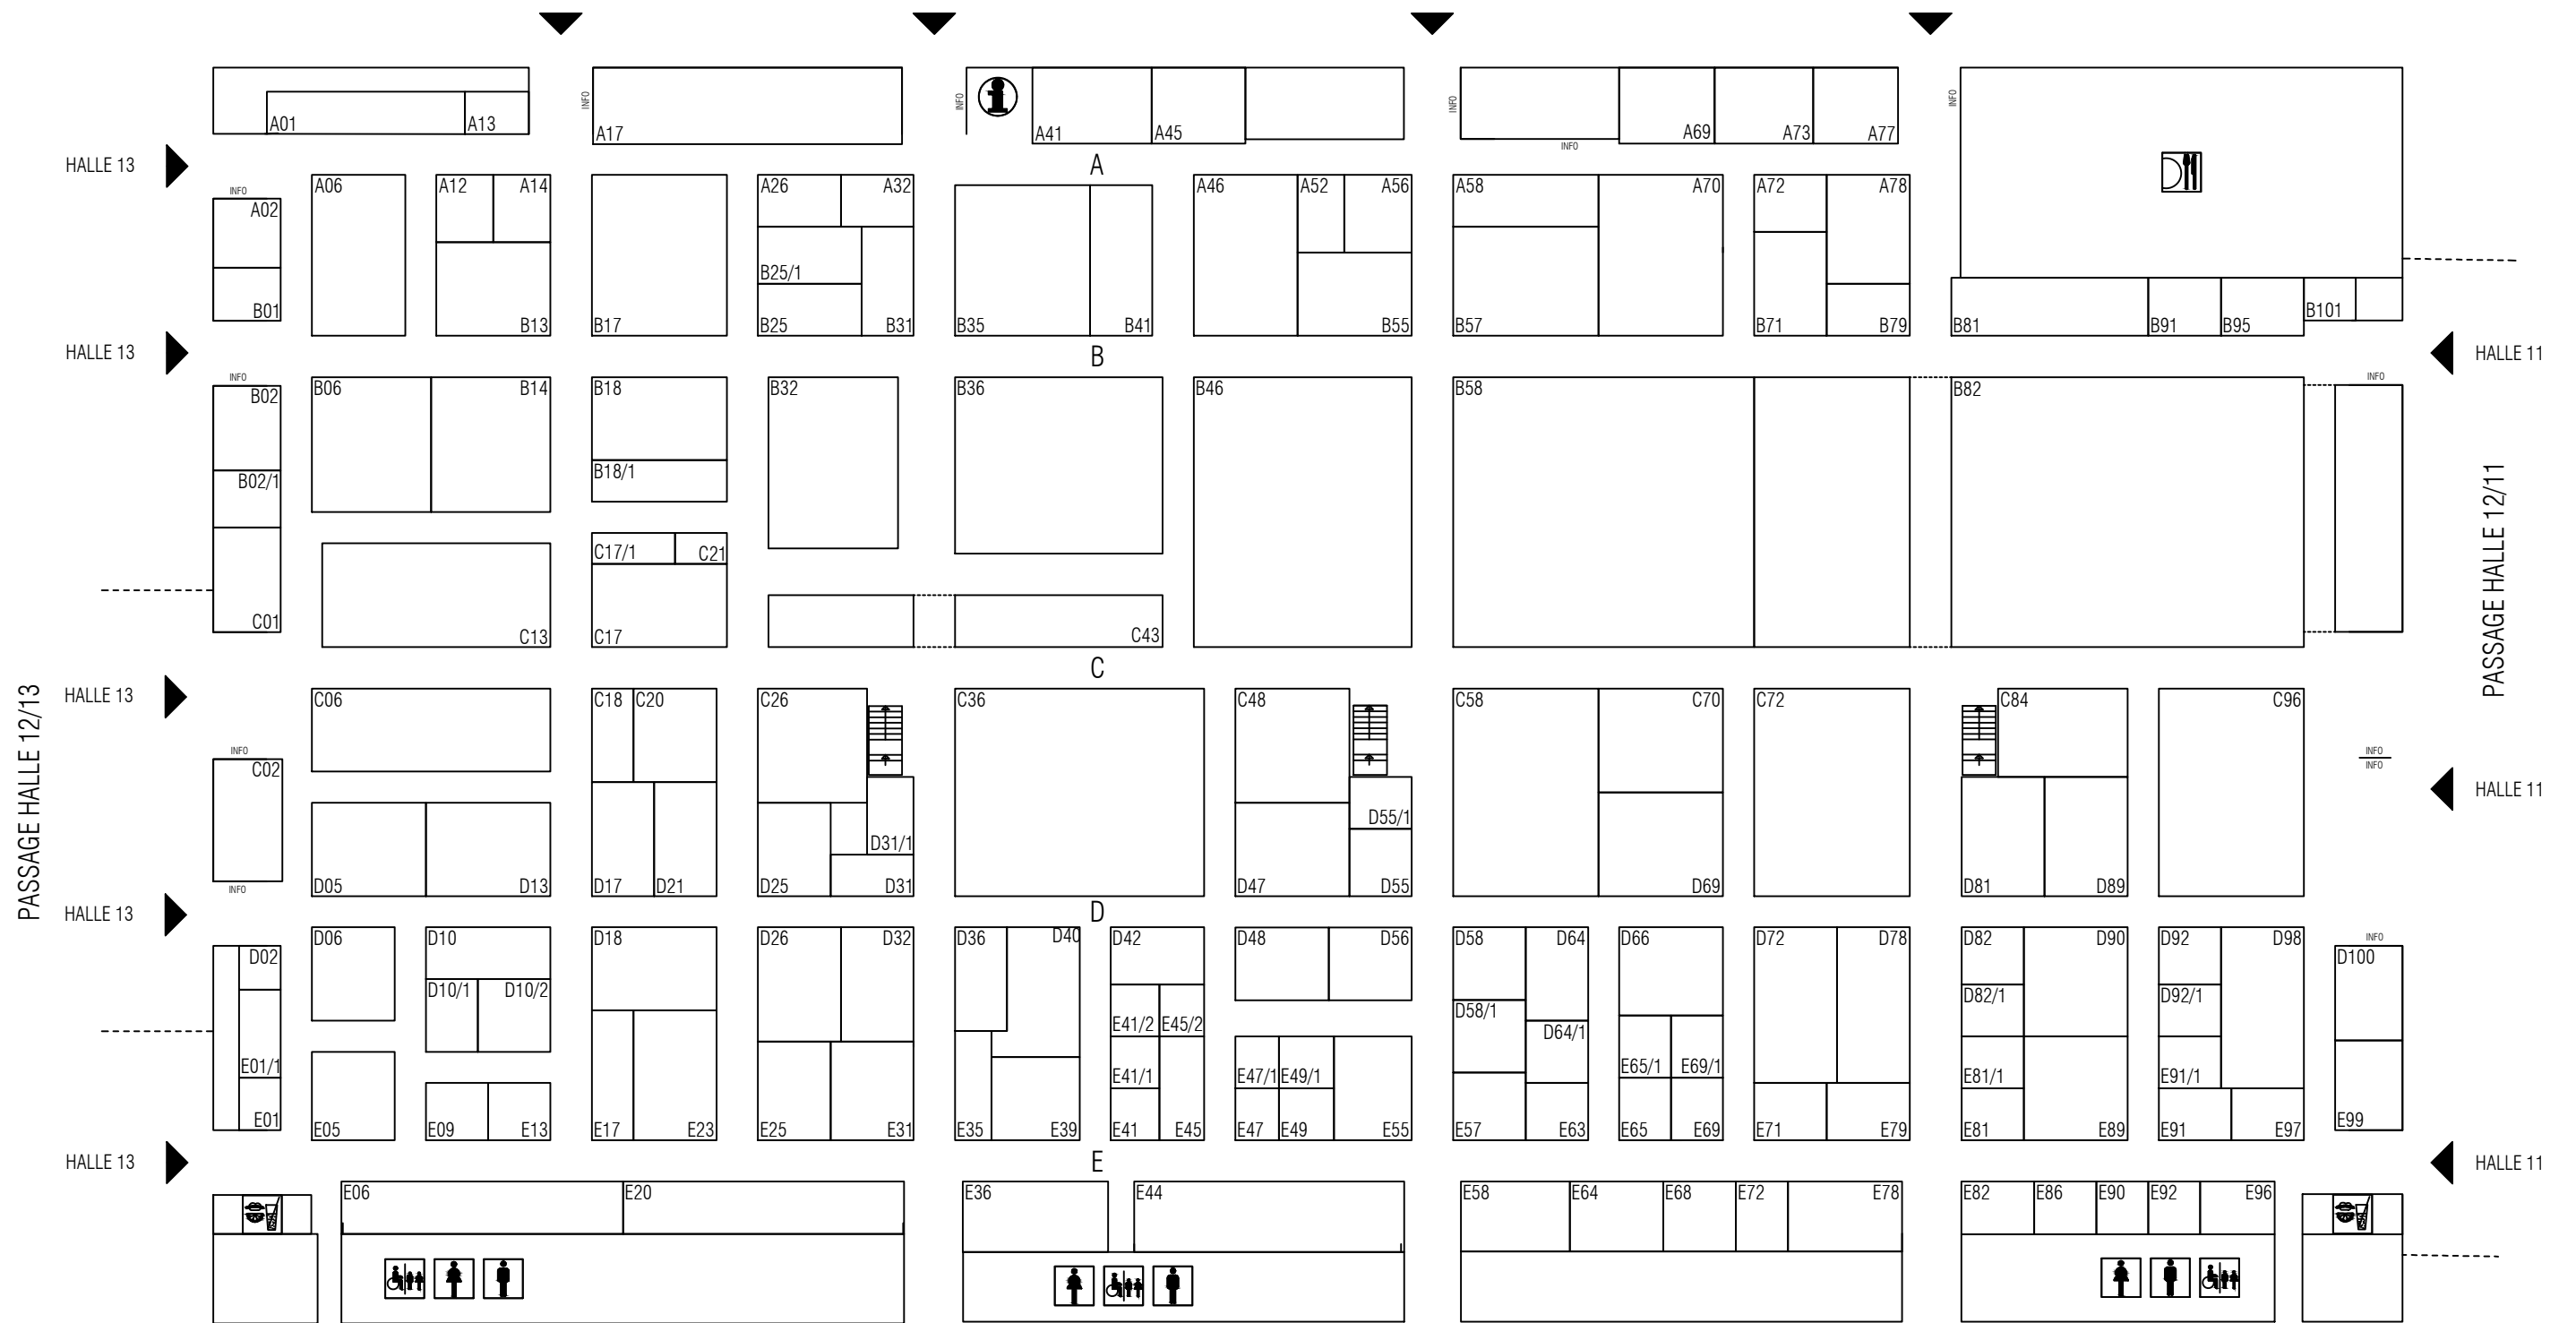

HALLENPLAN HALLE 12 / PLAN OF HALL 12

Stand / as of: 01/2018
Deutsche Messe All rights reserved

DOMOTEX
HANNOVER